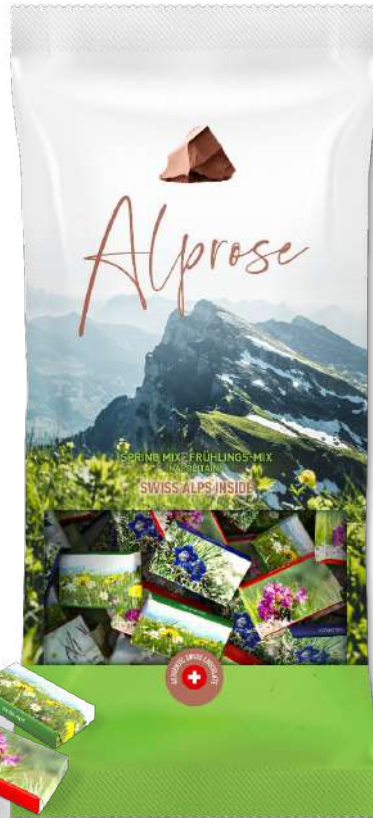

Alprose

PRODUCT CATEGORY

NAPOLITAINS 'SEASONAL'

SPRING MIX 500G

FOOTBALL MIX 500G

WINTER MIX 500G

WITH IMAGES OF SWISS FLOWERS

ONLY AVAILABLE FOR LIMITED TIME!