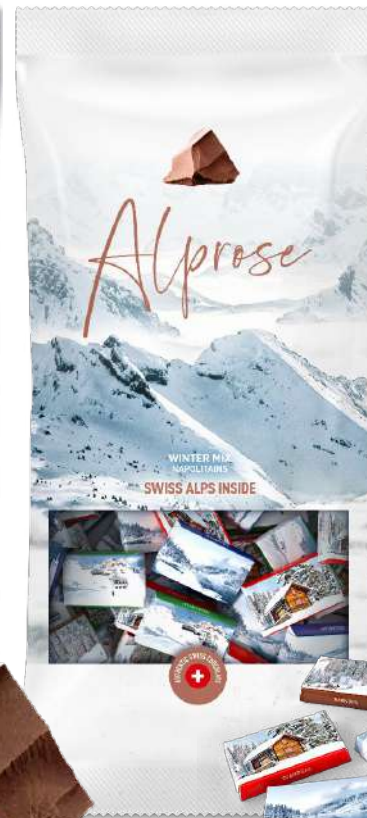

Alprose

PRODUCT CATEGORY

NAPOLITAINS 'SEASONAL'

SPRING MIX 500G

FOOTBALL MIX 500G

WINTER MIX 500G

WITH IMAGES OF SWISS FLOWERS

ONLY AVAILABLE FOR LIMITED TIME!